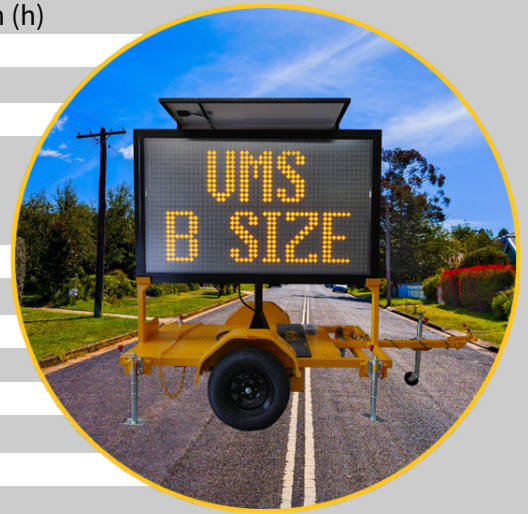

LDC
EQUIPMENT

VMS B Size...Solar Powered, Trailer Mounted

100% AUSTRALIAN
DESIGNED
& **MADE**

- Solar powered
- Available in Amber
- Free set up and message changes
- Australian made
- Raise to 3m

B SIZE VMS BOARD

Australian-Made for Safer Roads!

 **(07) 5529 1188**

www.ldcequipment.com.au

Ask us about Finance!

PRODUCT SPECIFICATIONS

VMS:

Brightness Control:	Fully automatic with manual override
Screen:	UV stable polycarbonate
Batteries:	CALB CA100
Solar Panels:	2 x 120 watt
GPS Tracking	
Next-G Cellular Connection with SMS and GPRS Updates	
Raise & Lower:	Brake winch (no hydraulics to fail)

DISPLAY:

Display:	2050mm (l) x 1200mm (h)
Case:	2250mm (l) x 1400mm (h)
Matrix resolution:	48 x 28
Pixel Pitch:	42mm x 42mm
Display Capability:	4 lines
Characters per Line:	Up to 12

TRAILER:

Length with Drawbar:	3630mm
Length with Drawbar Removed:	2610mm
Height Stowed:	2600mm
Height Raised:	3800mm
Trailer Width:	1710mm
Weight:	650Kg
Wheel Locking Chains:	2
Recessed tamper resistant LED tail lights (anti-vandalism)	
Removable drawbar for theft prevention	
Stainless steel hardware	