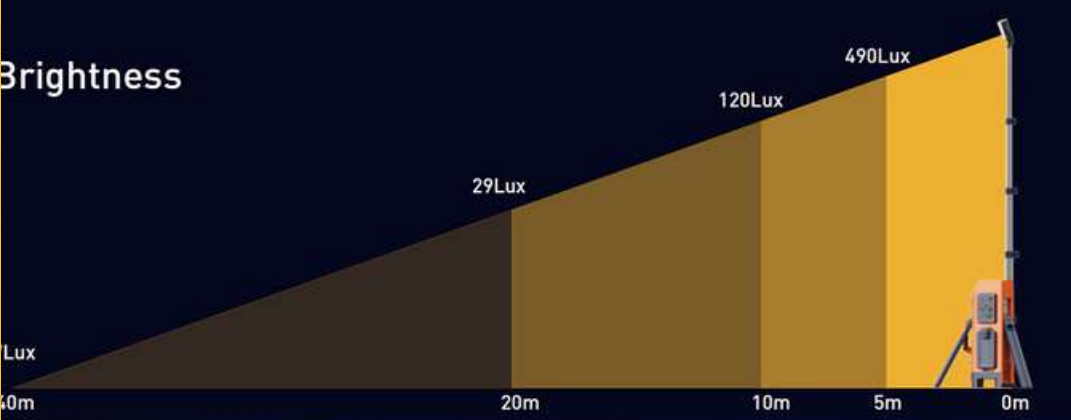

Brightness

(07) 5529 1188

www.ldcequipment.com.au

LDC
EQUIPMENT

SPECIFICATIONS

**AC 0-15,000LM
STEPLESS DIMMABLE**

Battery	High	8,000LM
	Medium	5,000LM
	Low	2,500LM
	Extreme	800LM

TL-400

Height	64.5cm - 220cm
Weight	10.4kg
Power Supply	Battery / AC 110-277V
Lumens	0 - 15,000Lm
Run Times	>10 Hours (high output,3 batteries)
IP Grade	IP65
Output (USB)	5V 2A (2 Dock)
Battery System	D24-100

BATTERY (D24-100)

Rated Power	98Wh
Rated Voltage	24.5V
Rated Capacity	4.0Ah
Working Temperature	-10 - 50°C
Working Humidity	20 - 98%